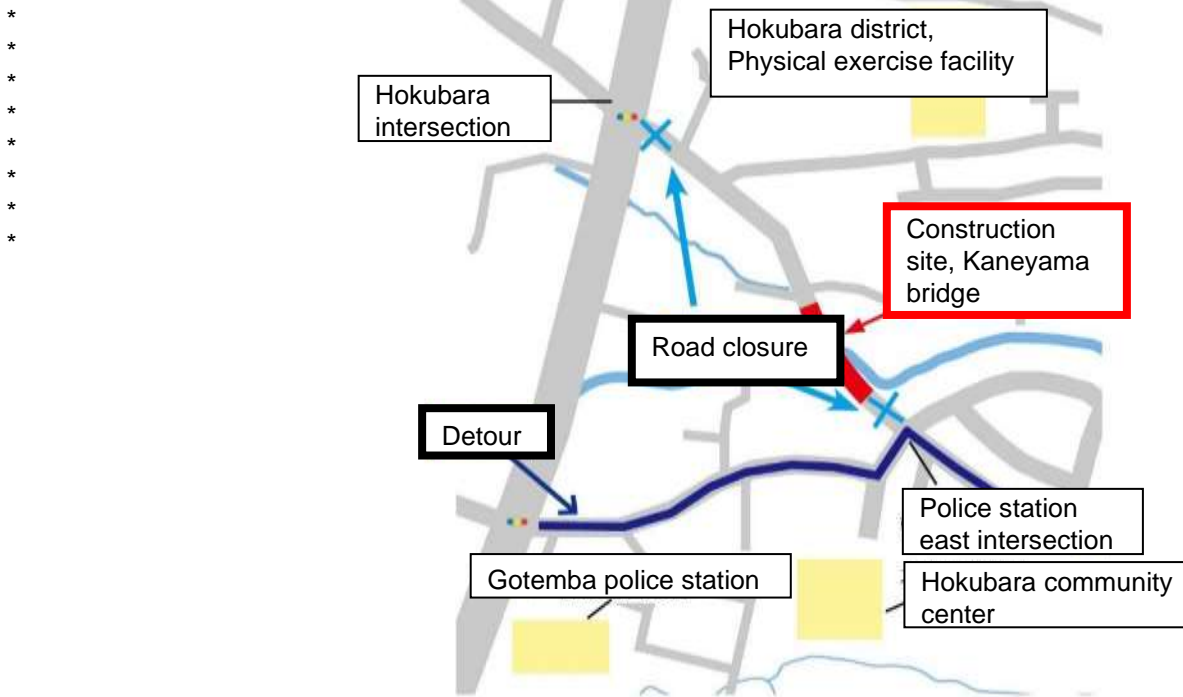

4. City Road Closure

As shown in the below Kaneyama bridge (in Hokubara district) repair work is scheduled resulting in full road closures. During this repairment period pedestrian foot traffic is assured via a temporary bridge.

Depending on wok procedures you may be asked to take a detour, so please follow the traffic guide instruction to pass around the area.

This closure will be all day including weekends and holidays. Please make sure to follow the detour sign boards posted around the site.

Period: The estimated construction period Starts from Tuesday, Jan 11th 2022 to Friday, Dec 23rd (approximately 11 months)

Closed traffic section: From route 246 Hokubara intersection to Gotemba police station East intersection area.